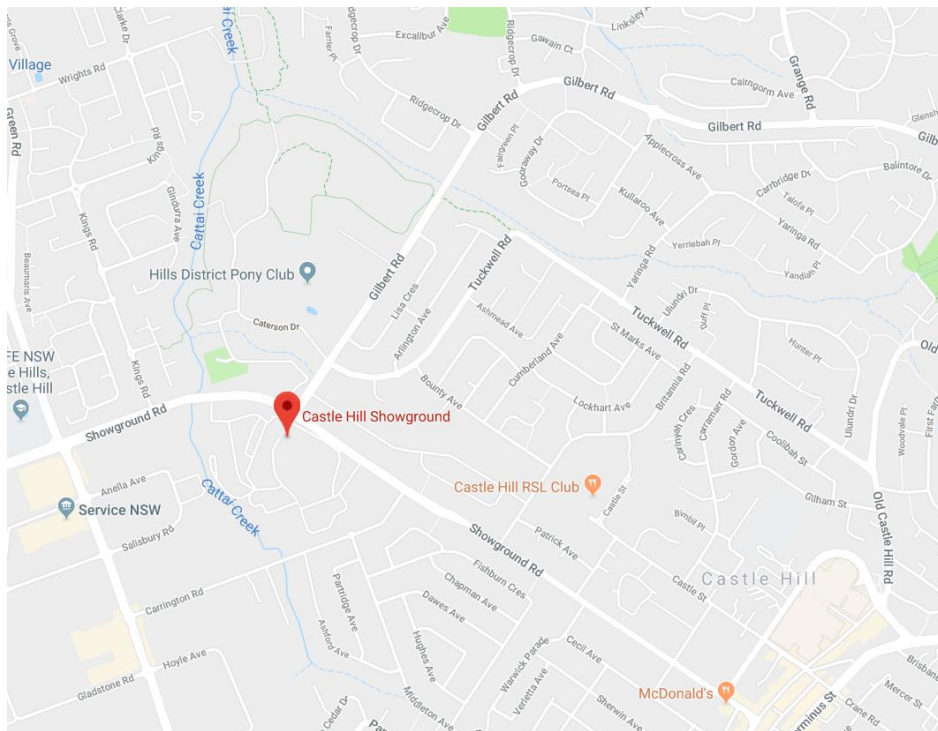

Click below to view a Google Map

<https://www.google.com.au/maps/place/Castle+Hill+Showground/@-33.7247572,150.9856734,15z/data=!4m5!3m4!1s0x0:0xf017d68f9f2a270!8m2!3d-33.7247572!4d150.9856734>